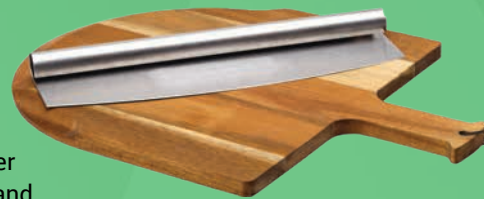

### Pizza Peel Set

Board with beveled edge and integrated carry handle. Each board displays its own character through its unique wood grain and subtle patina finish. Leather loop attached to handle for hanging